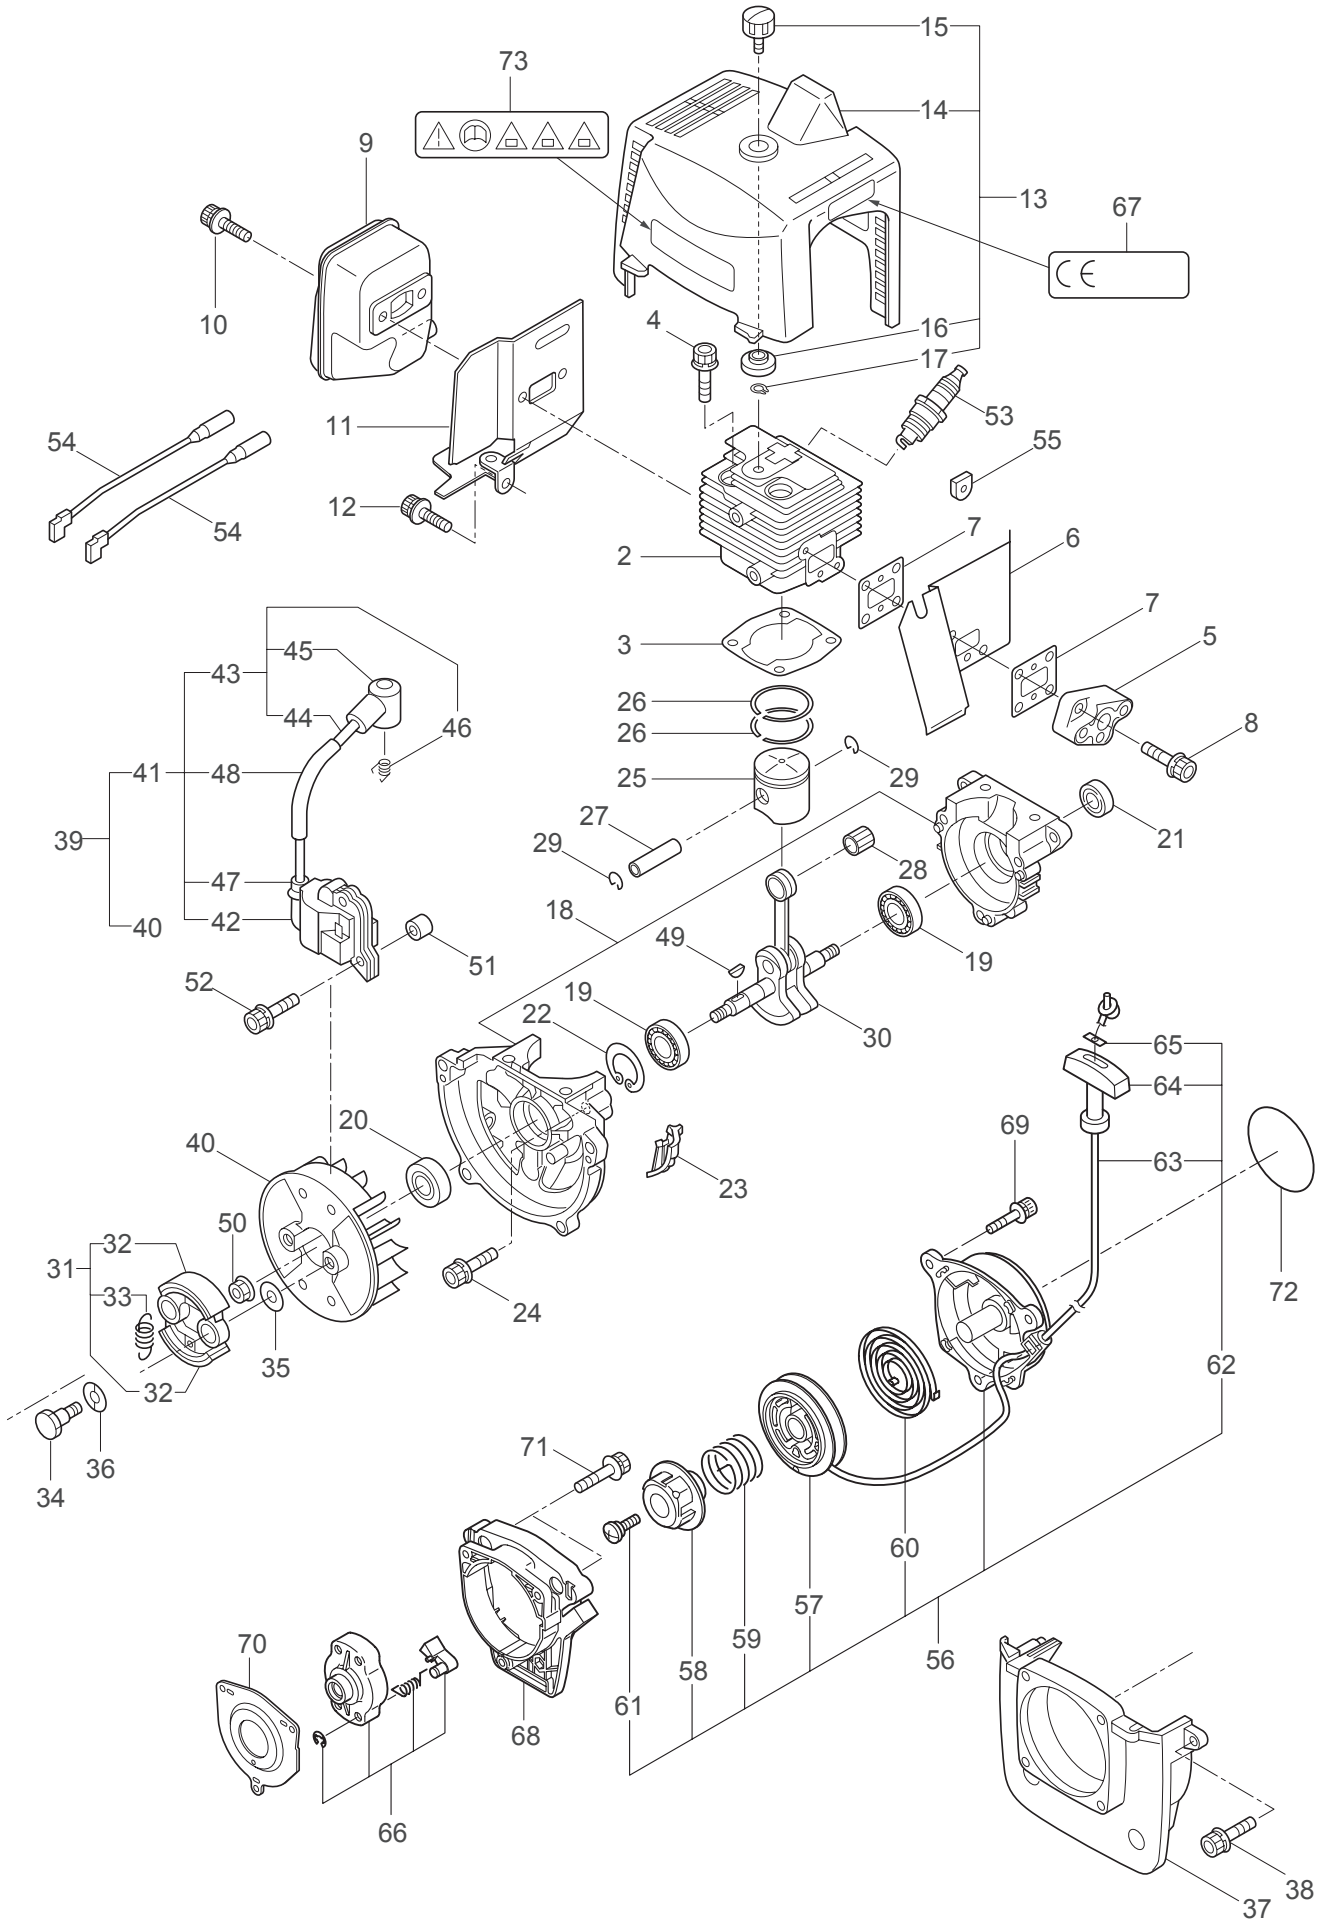

3. BC320H-RS ENGINE

Ref. No.	Part No.	Part Name	Q'ty	Remarks
3-46	261075	Connector	1	
3-47	261072	Cap	1	
3-48	269418	Insulator	1	
3-49	261076	Woodruff Key	1	3x10
3-50	261417	Nut,Rotor	1	M8
3-51	280381	Spacer	2	
3-52	261256	Cap Screw	2	M4x25
3-53	262483	Spark Plug	1	NGK BPMR6Y
3-54	267492	Lead	2	130L
3-55	261202	Grommet	1	
3-56	283481	Starter Ass'y	1	Incl.57-65
3-57	283504	Reel	1	
3-58	283505	Cam Plate	1	
3-59	283506	Spring	1	
3-60	280931	Spiral Spring	1	
3-61	267213	Screw	1	
3-62	283578	Stater Rope Ass'y	1	Incl.63-65
3-63	283579	Stater Rope	1	
3-64	261725	Starter Grip	1	
3-65	283511	Rope Stopper	1	
3-66	283575	Starter Pawl Ass'y	1	
3-67	267561	Label	1	
3-68	280857	Adapter Ass'y	1	
3-69	283391	Cap Screw	3	M4x20
3-70	264999	Plate	1	
3-71	267290	Cap Screw	3	M5x20
3-72	280859	Label	1	REVERSE2/AE320
3-73	265694	Label	1