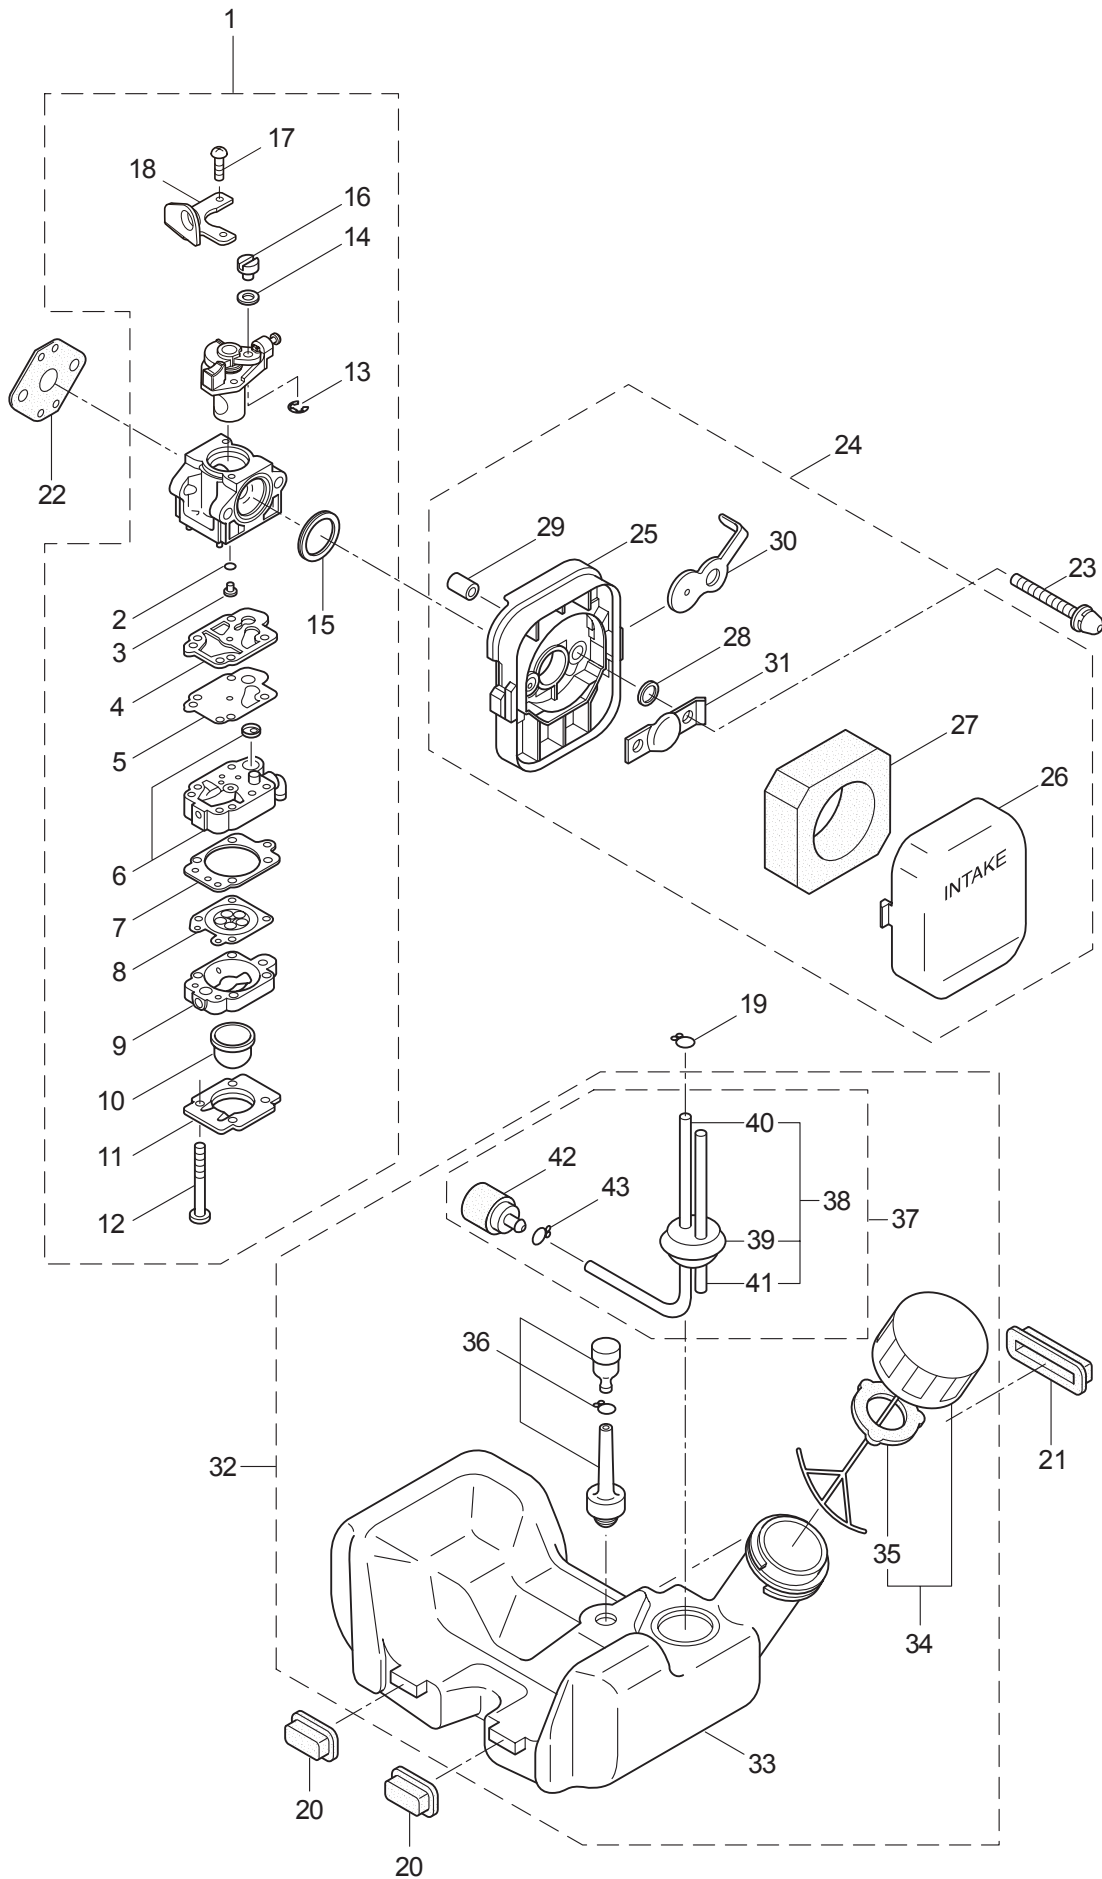

4. BC320H-RS
CARBURETOR, FUEL TANK

Ref. No.	Part No.	Part Name	Q'ty	Remarks
4-1	284085	Carburetor Ass'y	1	Incl.2-18
4-2	261871	O-Ring	1	
4-3	266175	Main Jet	1	#40.5
4-4	262995	Gasket	1	
4-5	262994	Diaphragm,Fuel Pump	1	
4-6	263739	Pump Body	1	
4-7	262993	Gasket	1	
4-8	261873	Diaphragm,Metering	1	
4-9	262991	Purge Body	1	
4-10	261874	Primer Bulb	1	
4-11	262992	Cover Plate	1	
4-12	262996	Screw	4	
4-13	261876	E-Ring	1	
4-14	264678	Washer	1	
4-15	261657	Packing	1	
4-16	261658	Swivel	1	
4-17	261875	Screw	2	
4-18	264677	Bracket	1	
4-19	261117	Clip	1	
4-20	261118	Pad	2	
4-21	261119	Pad	1	
4-22	261864	Gasket	1	
4-23	264016	Cap Screw	2	M5x60
4-24	262902	Air Filter Ass'y	1	Incl.25-31
4-25	263005	Housing	1	
4-26	262998	Cover	1	
4-27	263006	Element	1	
4-28	263000	Washer	1	
4-29	263001	Sleeve	2	
4-30	263007	Choke Valve	1	
4-31	263003	Plate	1	
4-32	284757	Fuel Tank Ass'y	1	Incl.33-43
4-33	284758	Fuel Tank	1	
4-34	262726	Fuel Tank Cap Ass'y	1	Incl.35
4-35	261105	Gasket	1	
4-36	261696	Breather Ass'y	1	
4-37	265752	Fuel Pipe Pick-up Ass'y	1	Incl.38-43
4-38	264031	Fuel Pipe Ass'y	1	Incl.39-41
4-39	261115	Grommet	1	
4-40	261690	Fuel Pipe	1	160L
4-41	263038	Return Pipe	1	3x6x85L
4-42	264653	Filter Ass'y	1	
4-43	261117	Clip	1