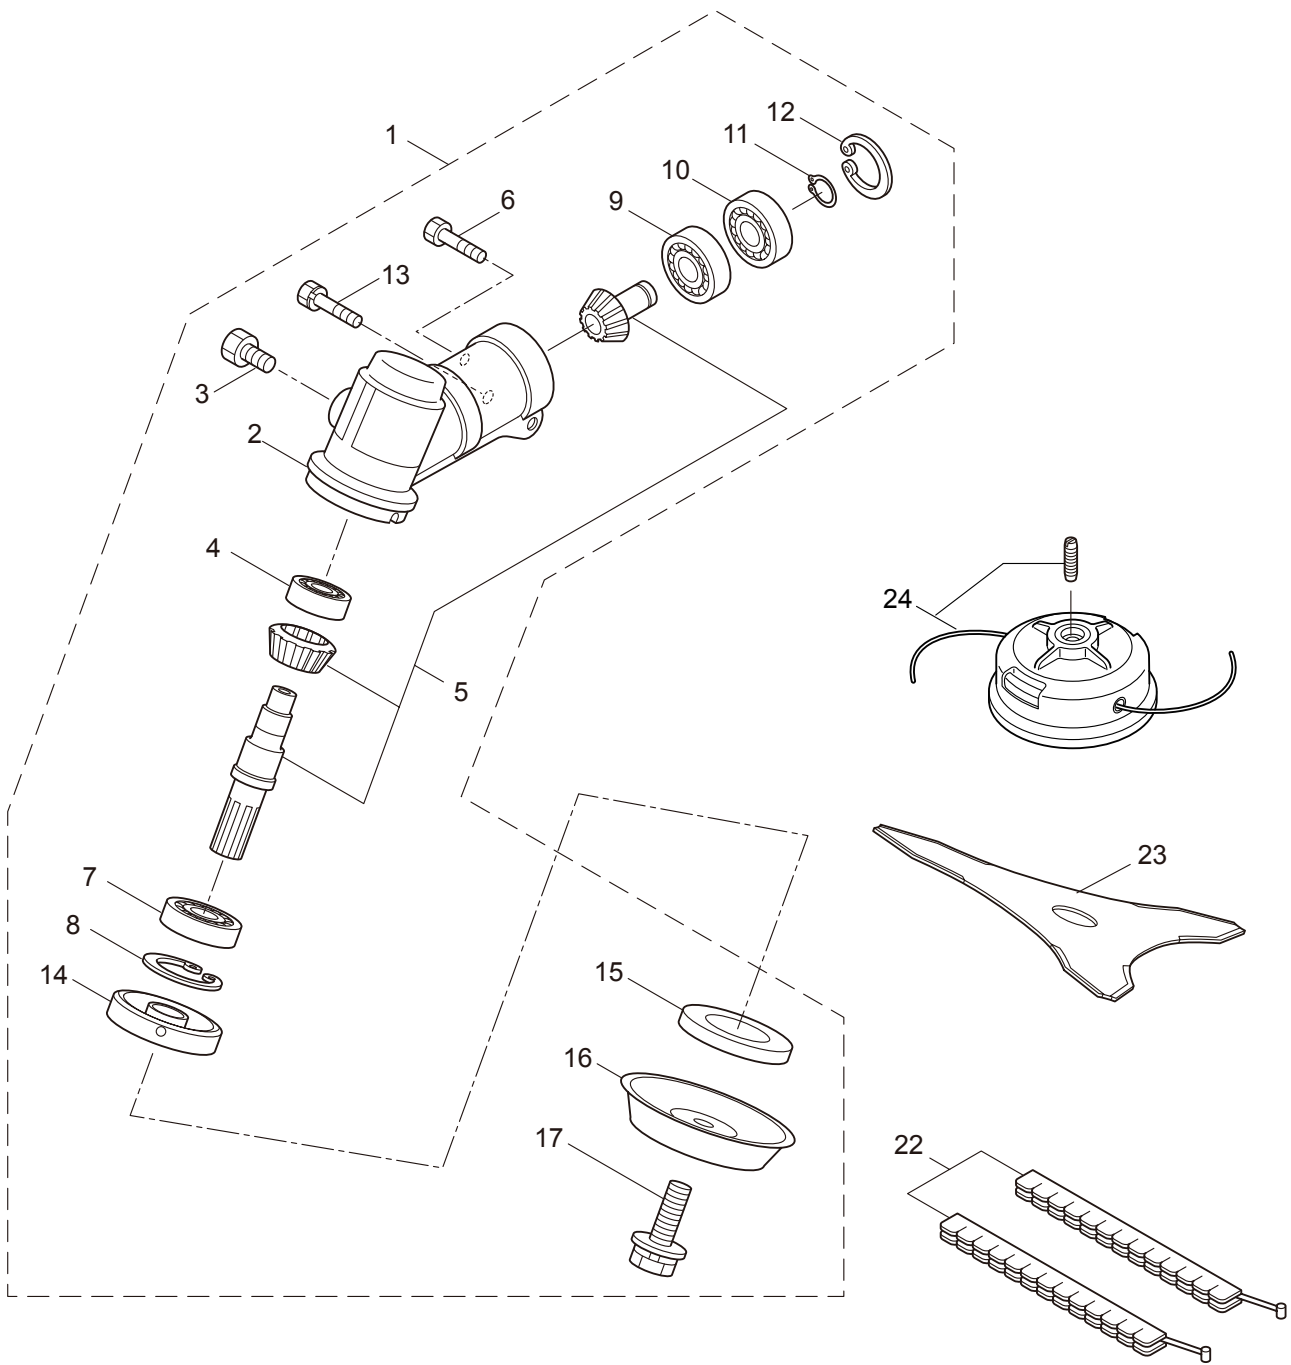

2. BC320H-RS GEARCASE

Ref. No.	Part No.	Part Name	Q'ty	Remarks
2-1	228403	Gearcase Ass'y	1	Incl.2-17
2-2	225960	Gearcase	1	
2-3	089101	Bolt	1	M8x10
2-4	227990	Bearing	1	#608
2-5	228416	Gear Set	1	
2-6	225896	Bolt	1	M5x10
2-7	227991	Bearing	1	#6001DDU
2-8	055185	Snap Ring	1	#28
2-9	227992	Bearing	1	#609
2-10	227993	Bearing	1	#609Z
2-11	228477	Snap Ring	1	#9
2-12	140270	Snap Ring	1	#24
2-13	092561	Bolt	1	M5x25
2-14	212986	Boss Adapter	1	
2-15	140275	Clamping Washer	1	
2-16	215547	Stabilizer	1	
2-17	215610	Bolt	1	M8x22,Counterclockwise
2-18	226057	Instruction Manual	1	ES
2-19	228412	Instruction Manual	1	PT
2-20	022865	Double-ended Wrench	1	8x10
2-21	210181	Lever Handle	1	3.5x170L
2-22	220534	Blade Cover	1	
2-23	227910	3-Teeth Blade	1	
2-24	229902	Nylon Head (L) 4	1	
2-25	210418	Box Spanner	1	13x19x(+)
2-26	522734	Parts List	1	BC320H-RS