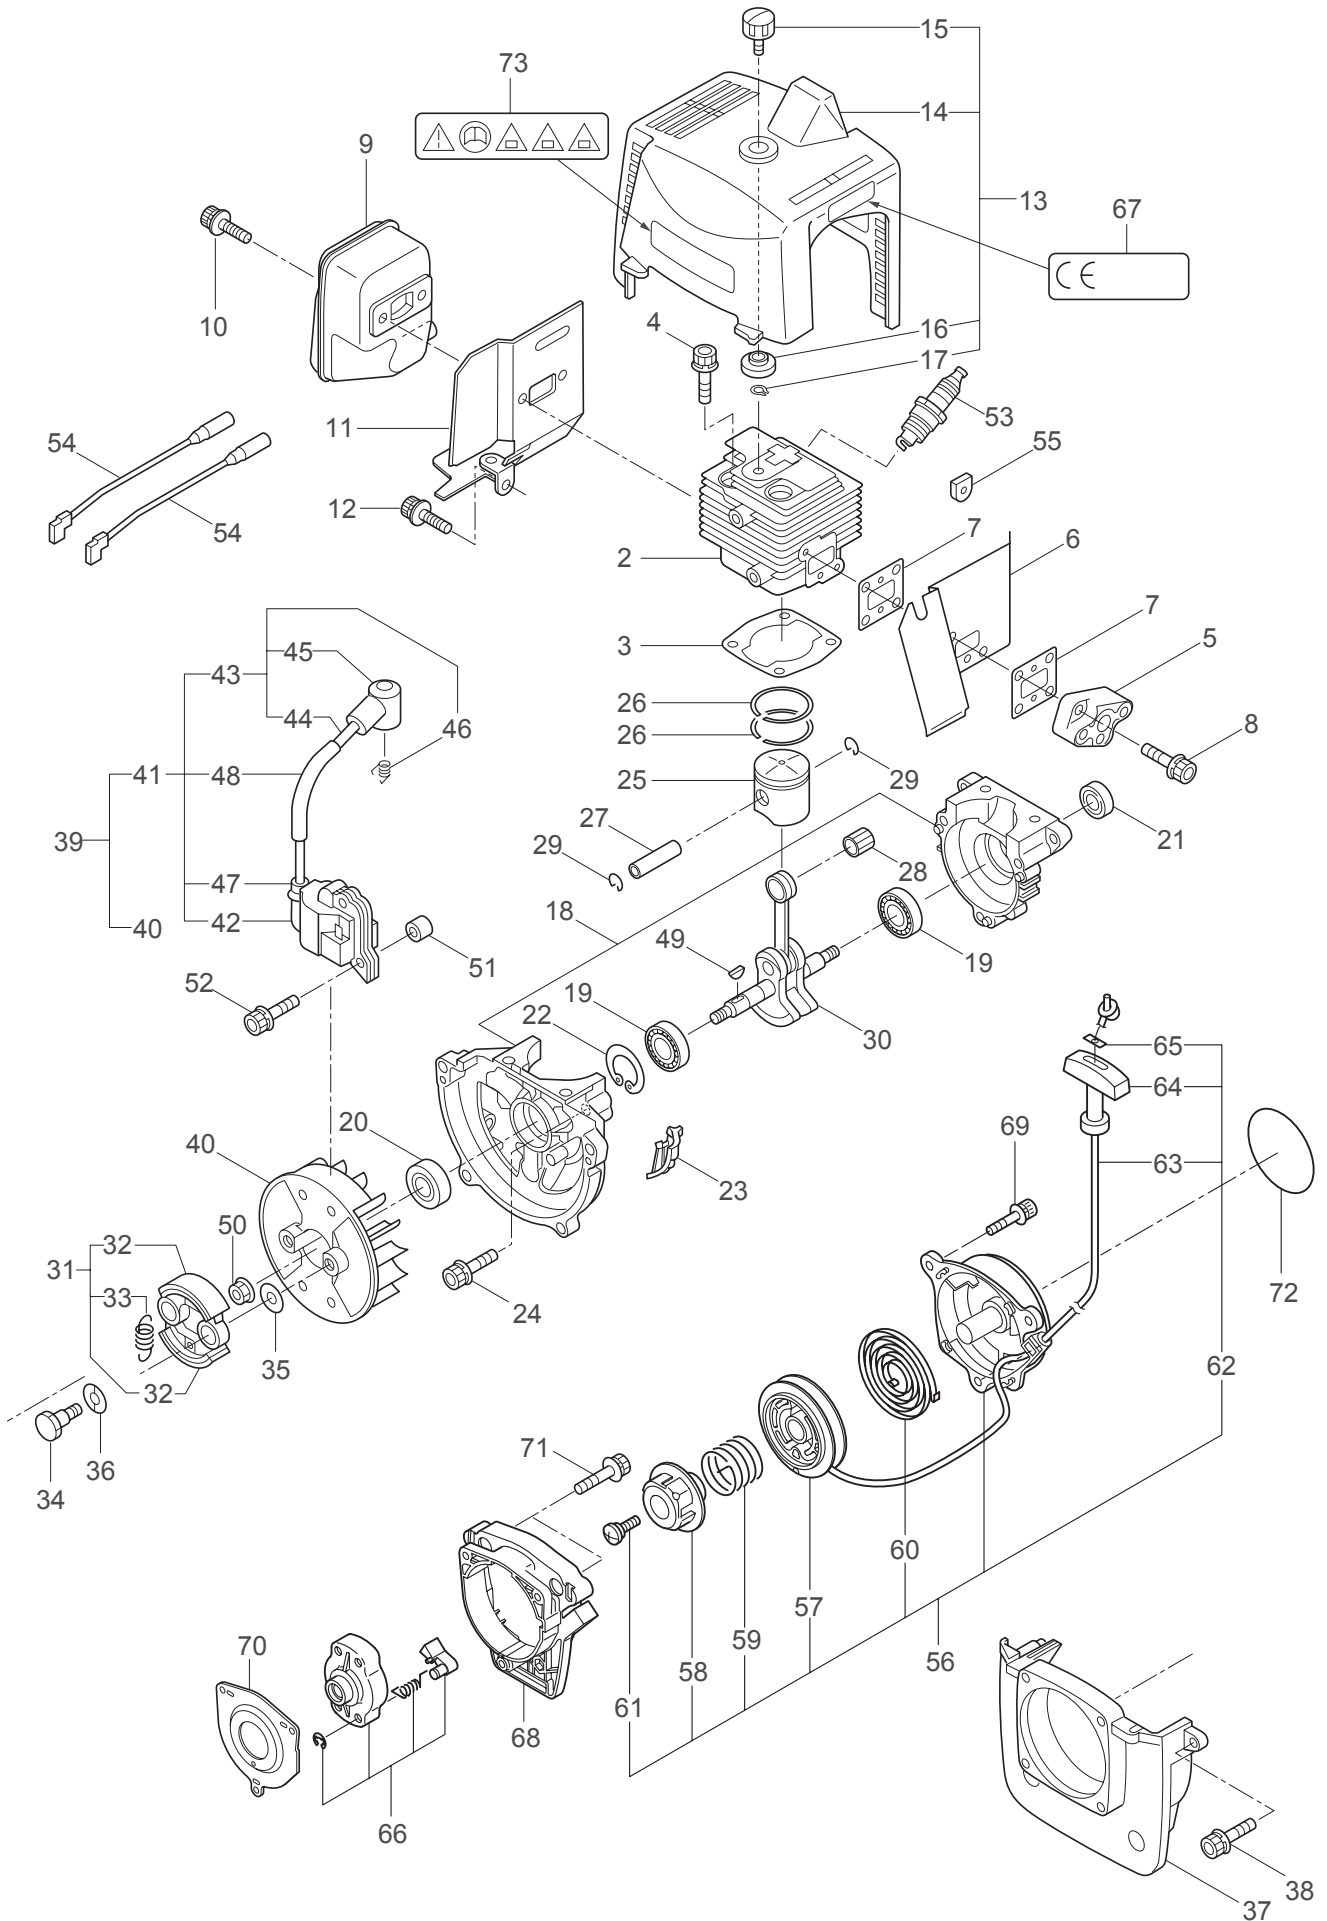

3.BC320H-RS
ENGINE

Ref. No.	Part No.	Part Name	Q'ty	Remarks
3-1	858435	Engine	1	AE320/153
3-2	261360	Cylinder	1	New gasket required
3-3	261528	Gasket	1	
3-4	261250	Cap Screw	4	M5x20
3-5	261938	Insulator	1	New gasket required
3-6	261364	Air Duct	1	
3-7	261171	Gasket	2	
3-8	265924	Cap Screw	2	M5x25
3-9	280619	Muffler	1	
3-10	266402	Cap Screw	2	M5x55
3-11	261833	Gasket	1	
3-12	261607	Cap Screw	1	M5x16
3-13	265304	Top Cover Ass'y	1	Incl.14-17
3-14	265305	Top Cover	1	
3-15	261018	Knob	1	
3-16	261020	Spacer	1	
3-17	261734	Snap Ring	1	#5
3-18	266636	Crankcase	1	
3-19	261384	Bearing	2	#6201C3
3-20	261385	Oil Seal	1	ISCD12327
3-21	261386	Oil Seal	1	ISCD12227
3-22	016732	Snap Ring	1	#32
3-23	265458	Screen	1	
3-24	261612	Cap Screw	3	M5x30
3-25	266980	Piston	1	
3-26	261390	Piston Ring	2	(2)Required
3-27	261555	Piston Pin	1	7x10x31.5L
3-28	261392	Bearing,Needle	1	KBK10x14x12.5x1
3-29	261393	Clip,Piston Pin	2	
3-30	261395	Crankshaft/Conn.Rod Ass'y	1	
3-31	264503	Clutch Ass'y	1	Incl.32,33
3-32	264504	Clutch Shoe	2	(2)Required
3-33	263614	Spring,Clutch	1	
3-34	264505	Bolt	2	
3-35	261189	Washer	2	6x16.5x1.2
3-36	261777	Wave Washer	2	
3-37	281325	Fan Cover	1	
3-38	261250	Cap Screw	4	M5x20
3-39	267391	Magneto Ass'y	1	Incl.40-48
3-40	261356	Rotor/Fan	1	
3-41	267400	Ignition Coil Ass'y	1	Incl.42-48
3-42	267401	Coil	1	
3-43	267403	Spark Plug Wire Ass'y	1	Incl.44-46
3-44	267404	Spark Plug Wire	1	
3-45	261074	Plug Boot	1