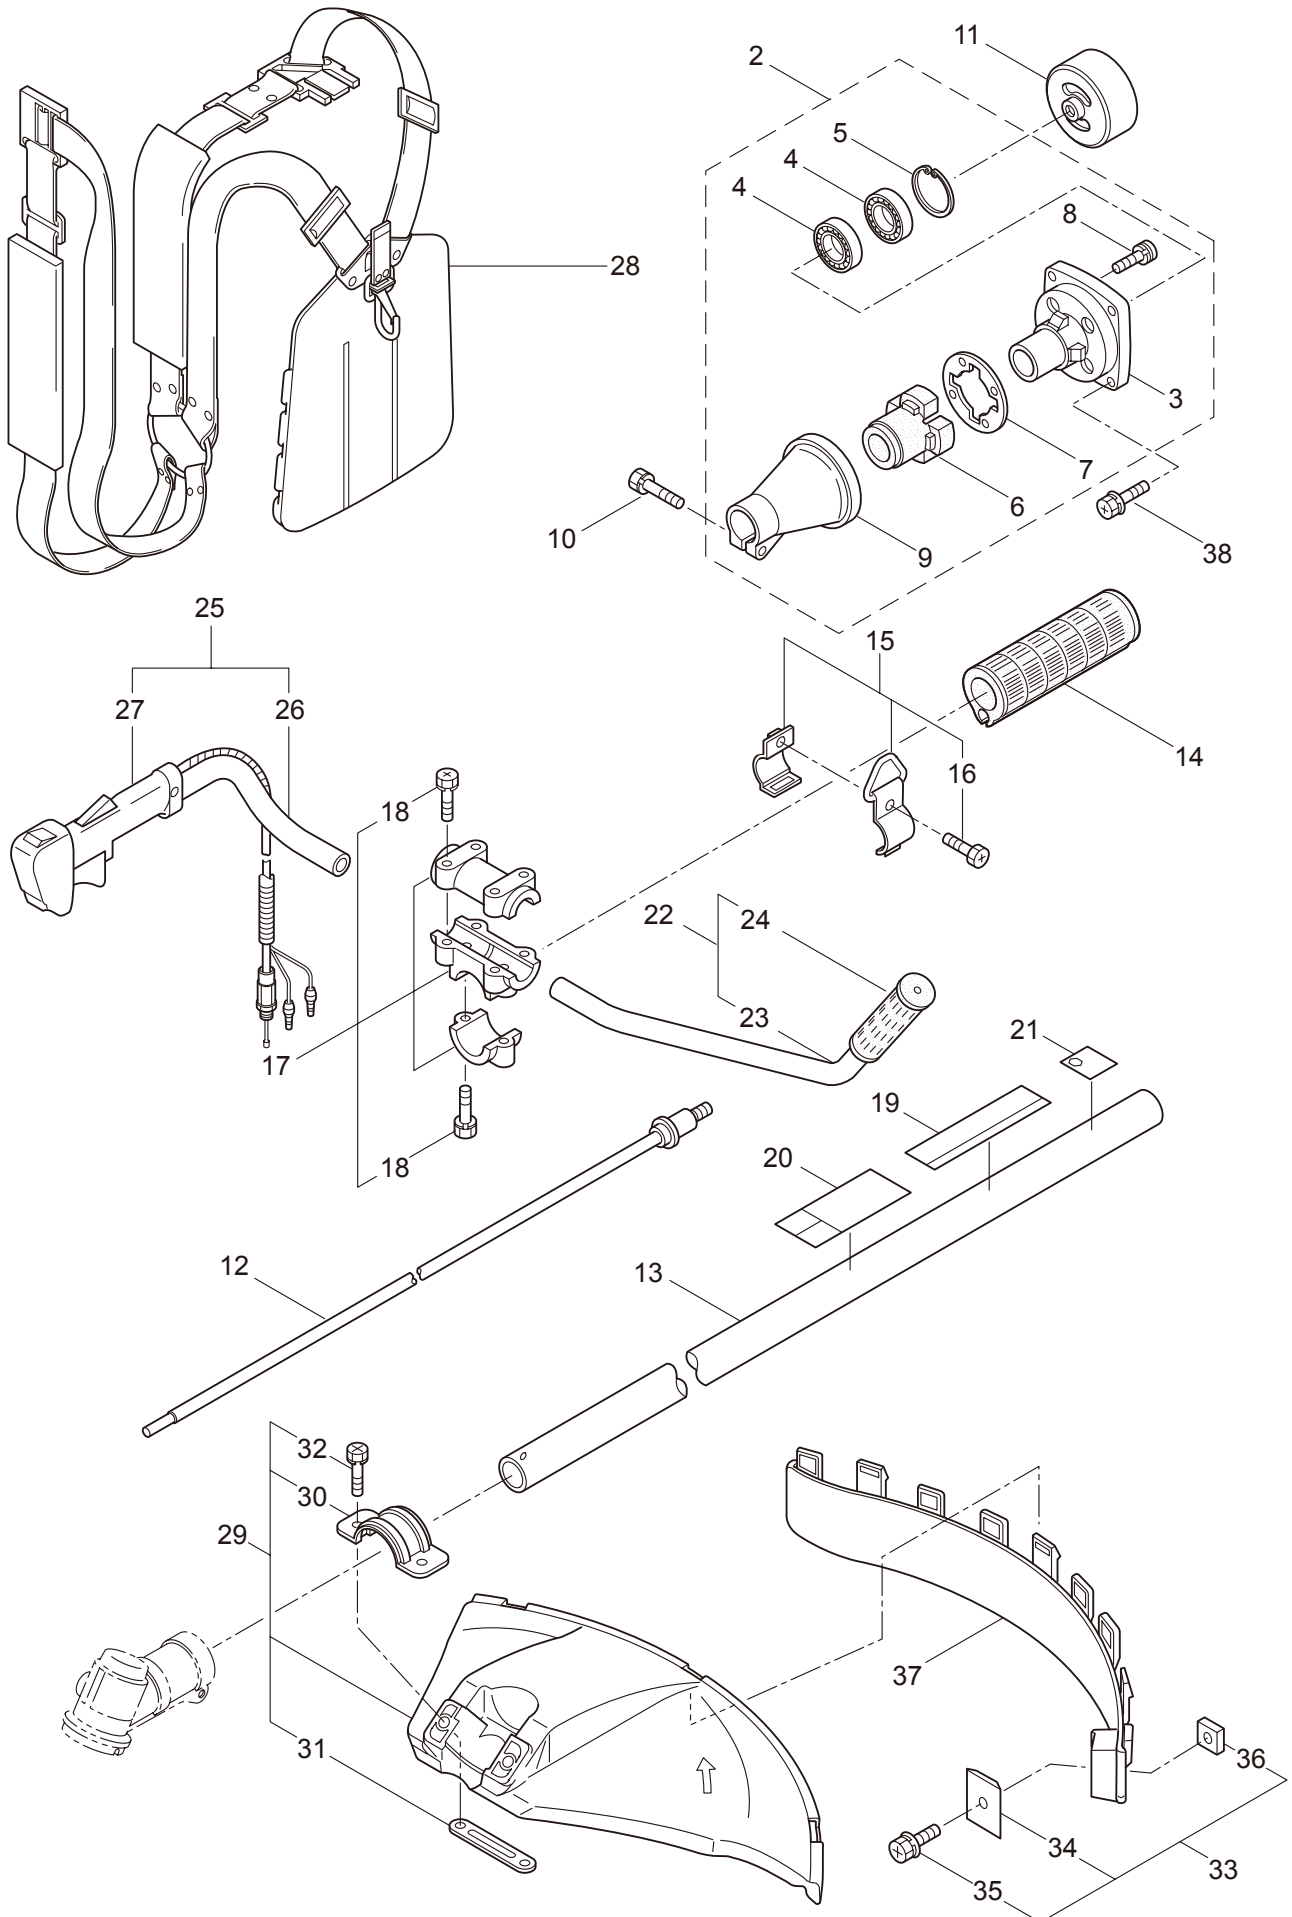

PARTS LIST

BC320H-RS

CONTENTS

1. MAIN BODY	1 ~ 2
2. GEARCASE.....	3 ~ 4
3. ENGINE	5 ~ 8
4. CARBURETOR, FUEL TANK	9 ~ 10

2009. 02.

P/N 522734

1. BC320H-RS
MAIN BODY

Ref. No.	Part No.	Part Name	Q'ty	Remarks
1-1	363585	BC320H-RS	1	
1-2	215512	Clutch Case Ass'y	1	Incl.3-9
1-3	214592	Bearing Case	1	
1-4	214161	Bearing	2	#6000ZZ
1-5	054676	Snap Ring	1	#26
1-6	214162	Buffer	1	
1-7	214163	Washer	1	
1-8	092033	Screw	4	M5x15
1-9	214593	Driveshaft Tube Adapter	1	
1-10	092561	Bolt	1	M5x25
1-11	054677	Clutch Drum	1	
1-12	219268	Driveshaft Ass'y	1	
1-13	218711	Driveshaft Tube	1	
1-14	215532	Shaft Grip	1	
1-15	054691	Hanging Bracket Ass'y	1	Incl.16
1-16	089738	Bolt	1	M5x15
1-17	215418	Bracket Ass'y	1	Incl.18
1-18	092561	Bolt	6	M5x25
1-19	226522	Label	1	BC320H-RS
1-20	223188	Label	1	
1-21	228043	Label	1	
1-22	226501	Handle Ass'y-Left	1	Incl.23,24
1-23	226502	Handle	1	
1-24	226503	Grip	1	
1-25	229071	Handle Ass'y-Right	1	Incl.26,27
1-26	223714	Handle	1	
1-27	229004	Throttle Trigger	1	
1-28	219612	Hanging Strap Ass'y	1	
1-29	228302	Safety Cover Ass'y	1	Incl.30-32
1-30	227822	Bracket	1	
1-31	227819	Bracket	1	
1-32	092555	Bolt	2	M6x30
1-33	228301	Code Cutter Ass'y	1	Incl.34-36
1-34	227823	Code Cutter	1	
1-35	817002	Bolt	1	M5x20
1-36	228325	Nut	1	
1-37	227812	Extension	1	
1-38	817002	Bolt	4	M5x20